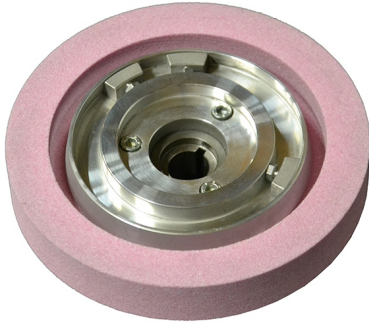

PT1750

QUICK OVERVIEW
BALANCED GRINDING WHEEL;
VR3000

DESCRIPTION

VR3000 Balanced grinding wheel, complete with Flange, Hub and Weights